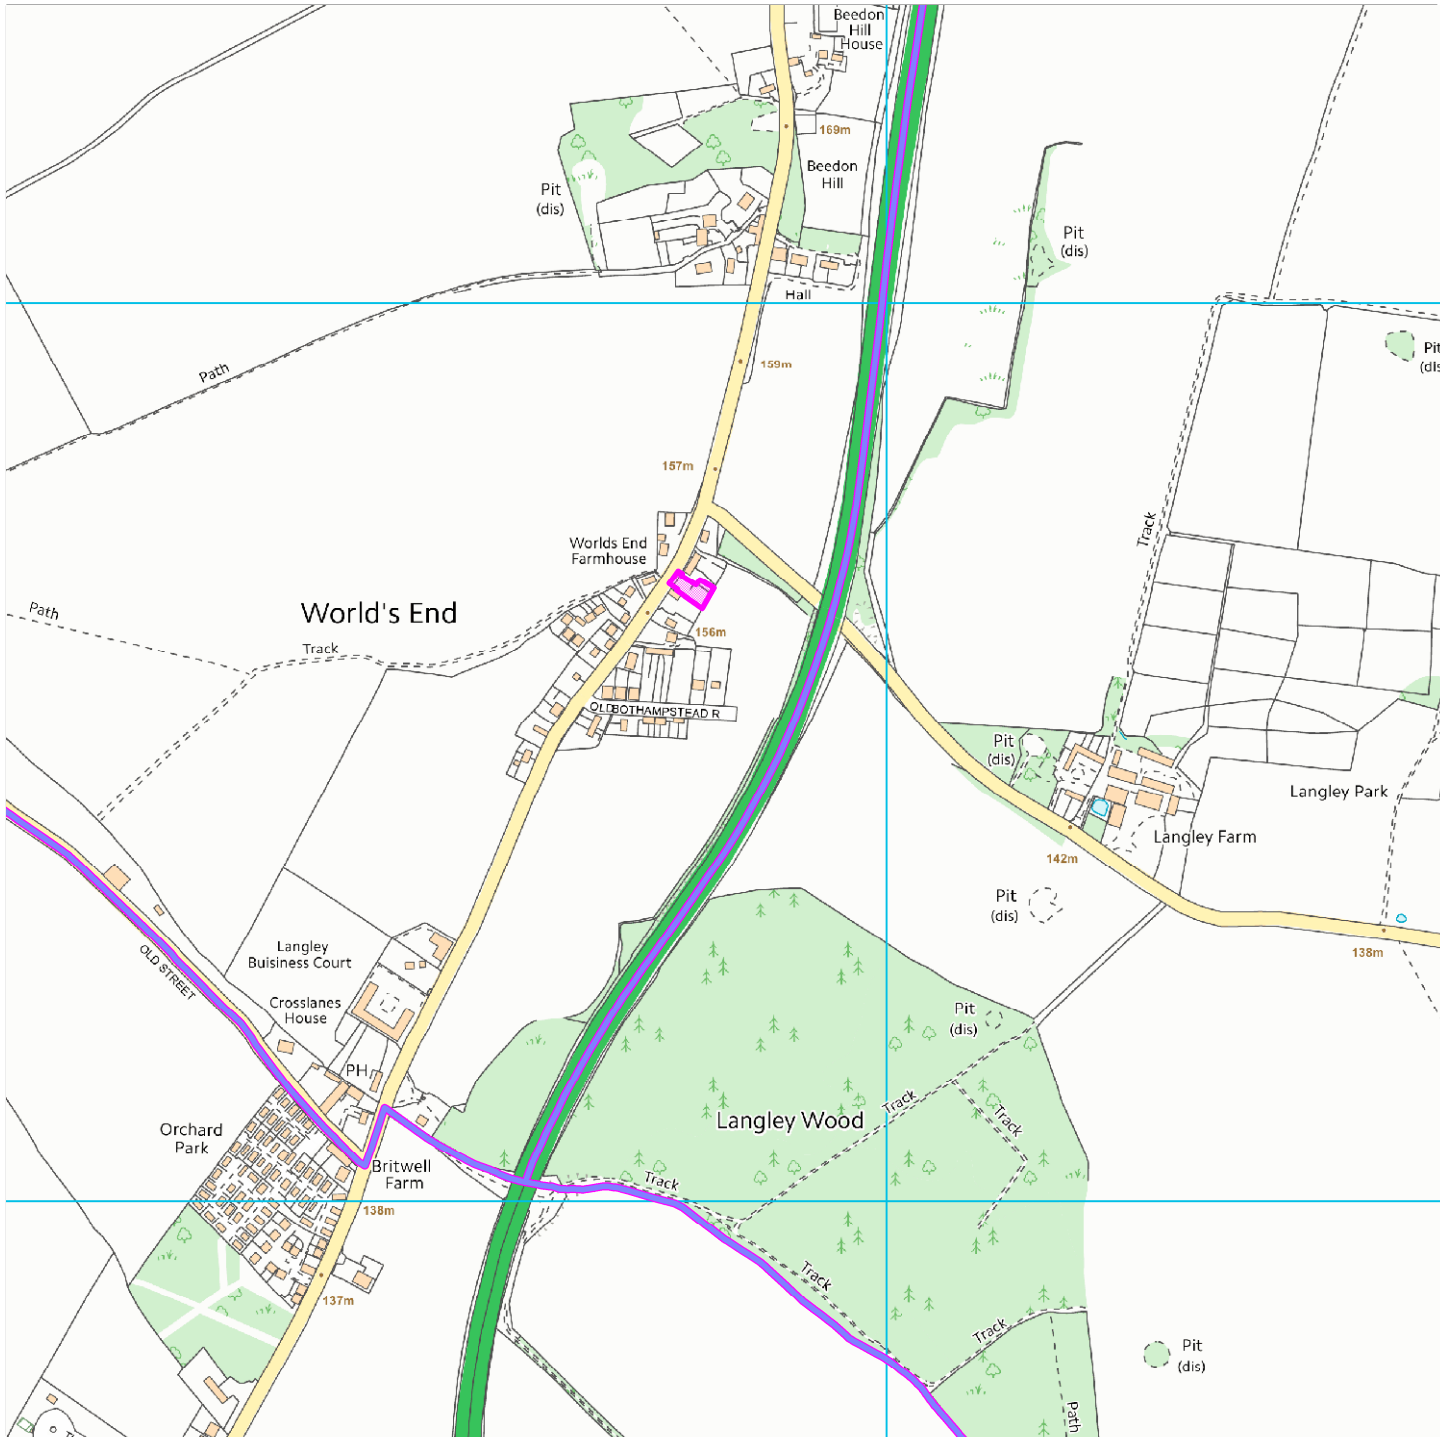

18/01564/FULD

The Coach, Worlds End, Beedon. RG20 8SD

Map Centre Coordinates :

Scale : 1:8421

Reproduced from the Ordnance Survey map with the permission of the Controller of Her Majesty's Stationery Office © Crown Copyright 2003.

Unauthorised reproduction infringes Crown Copyright and may lead to prosecution or civil proceedings .

<b>Organisation</b>	West Berkshire Council
<b>Department</b>	
<b>Comments</b>	Not Set
<b>Date</b>	27 September 2018
<b>SLA Number</b>	0100024151